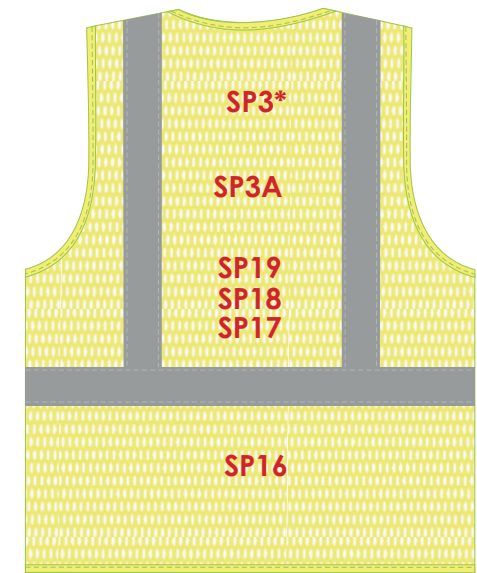

# V201

## Imprint Area Specs

### PRINTABLE AREA

PLACEMENT	Max Colors	S	M	L	XL	2XL	3XL	4XL	5XL
		Width x Height	Width x Height	Width x Height	Width x Height	Width x Height	Width x Height	Width x Height	Width x Height
SP1- Front Left Pocket	1	3.5" X 3.5"	3.5" X 3.5"	3.5" X 3.5"	3.5" X 3.5"	3.5" X 3.5"	3.5" X 3.5"	3.5" X 3.5"	3.5" X 3.5"
SP1A- Front Right Pocket	1	3.5" X 3.5"	3.5" X 3.5"	3.5" X 3.5"	3.5" X 3.5"	3.5" X 3.5"	3.5" X 3.5"	3.5" X 3.5"	3.5" X 3.5"
*SP3-Full Back 4" From Collar	7	9" x 14"	9" x 14"	10" x 14"	11.5" x 14"	11.5" x 14"	12.5" x 14"	12.5" x 14"	13.5" x 14"
SP3A- Full Back Centered	7	9" x 14"	9" x 14"	10" x 14"	11.5" x 14"	11.5" x 14"	12.5" x 14"	12.5" x 14"	13.5" x 14"
SP7- Right Chest 1" From Top of Pocket	7	2.5" X 2.5"	2.5" X 2.5"	2.5" X 2.5"	2.5" X 3"	4" X 3"	4" X 3"	4" X 3"	4" X 3"
SP8- Left Chest 1" From Top of Pocket	7	2.5" X 2.5"	2.5" X 2.5"	2.5" X 2.5"	2.5" X 3"	4" X 3"	4" X 3"	4" X 3"	4" X 3"
SP16-Lower Back	7	14" x 7"	14" x 7"	14" x 7"	14" x 7"	14" x 7"	14" x 7"	14" x 7"	14" x 7"
SP17-Back 1" Up From Stripe	7	9" x 14"	9" x 14"	10" x 14"	11.5" x 14"	11.5" x 14"	12.5" x 14"	12.5" x 14"	13.5" x 14"
SP18-Back 2" Up From Stripe	7	9" x 14"	9" x 14"	10" x 14"	11.5" x 14"	11.5" x 14"	12.5" x 14"	12.5" x 14"	13.5" x 14"
SP19-Back 3" Up From Stripe	7	9" x 14"	9" x 14"	10" x 14"	11.5" x 14"	11.5" x 14"	12.5" x 14"	12.5" x 14"	13.5" x 14"
*SP23- Front Bottom Left Pocket	7	3.5" X 3.5"	3.5" X 3.5"	3.5" X 3.5"	3.5" X 3.5"	3.5" X 3.5"	3.5" X 3.5"	3.5" X 3.5"	3.5" X 3.5"
SP28- Front Bottom Right Pocket	7	3.5" X 3.5"	3.5" X 3.5"	3.5" X 3.5"	3.5" X 3.5"	3.5" X 3.5"	3.5" X 3.5"	3.5" X 3.5"	3.5" X 3.5"

\* - Indicates most commonly used placement