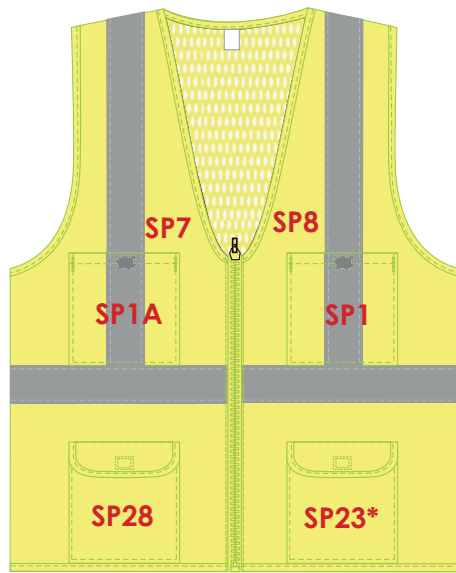

# V201

## Imprint Area Specs

### PRINTABLE AREA

PLACEMENT	Max Colors	S	M	L	XL	2XL	3XL	4XL	5XL
		Width x Height	Width x Height	Width x Height	Width x Height	Width x Height	Width x Height	Width x Height	Width x Height
SP1- Front Left Pocket	1	3.5" X 3.5"	3.5" X 3.5"	3.5" X 3.5"	3.5" X 3.5"	3.5" X 3.5"	3.5" X 3.5"	3.5" X 3.5"	3.5" X 3.5"
SP1A- Front Right Pocket	1	3.5" X 3.5"	3.5" X 3.5"	3.5" X 3.5"	3.5" X 3.5"	3.5" X 3.5"	3.5" X 3.5"	3.5" X 3.5"	3.5" X 3.5"
*SP3-Full Back 4" From Collar	7	9" x 14"	9" x 14"	10" x 14"	11.5" x 14"	11.5" x 14"	12.5" x 14"	12.5" x 14"	13.5" x 14"
SP3A- Full Back Centered	7	9" x 14"	9" x 14"	10" x 14"	11.5" x 14"	11.5" x 14"	12.5" x 14"	12.5" x 14"	13.5" x 14"
SP7- Right Chest 1" From Top of Pocket	7	2.5" X 2.5"	2.5" X 2.5"	2.5" X 2.5"	2.5" X 3"	4" X 3"	4" X 3"	4" X 3"	4" X 3"
SP8- Left Chest 1" From Top of Pocket	7	2.5" X 2.5"	2.5" X 2.5"	2.5" X 2.5"	2.5" X 3"	4" X 3"	4" X 3"	4" X 3"	4" X 3"
SP16-Lower Back	7	14" x 7"	14" x 7"	14" x 7"	14" x 7"	14" x 7"	14" x 7"	14" x 7"	14" x 7"
SP17-Back 1" Up From Stripe	7	9" x 14"	9" x 14"	10" x 14"	11.5" x 14"	11.5" x 14"	12.5" x 14"	12.5" x 14"	13.5" x 14"
SP18-Back 2" Up From Stripe	7	9" x 14"	9" x 14"	10" x 14"	11.5" x 14"	11.5" x 14"	12.5" x 14"	12.5" x 14"	13.5" x 14"
SP19-Back 3" Up From Stripe	7	9" x 14"	9" x 14"	10" x 14"	11.5" x 14"	11.5" x 14"	12.5" x 14"	12.5" x 14"	13.5" x 14"
*SP23- Front Bottom Left Pocket	7	3.5" X 3.5"	3.5" X 3.5"	3.5" X 3.5"	3.5" X 3.5"	3.5" X 3.5"	3.5" X 3.5"	3.5" X 3.5"	3.5" X 3.5"
SP28- Front Bottom Right Pocket	7	3.5" X 3.5"	3.5" X 3.5"	3.5" X 3.5"	3.5" X 3.5"	3.5" X 3.5"	3.5" X 3.5"	3.5" X 3.5"	3.5" X 3.5"

\* - Indicates most commonly used placement