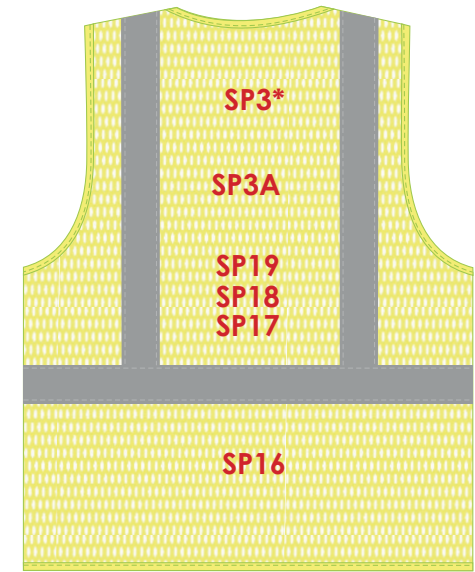

# V200

## Imprint Area Specs

### PRINTABLE AREA

PLACEMENT	Max Colors	PRINTABLE AREA							
		S Width x Height	M Width x Height	L Width x Height	XL Width x Height	2XL Width x Height	3XL Width x Height	4XL Width x Height	5XL Width x Height
SP1- Front Left Pocket	1	3.5" X 3.5"	3.5" X 3.5"	3.5" X 3.5"	3.5" X 3.5"	3.5" X 3.5"	3.5" X 3.5"	3.5" X 3.5"	3.5" X 3.5"
SP1A- Front Right Pocket	1	3.5" X 3.5"	3.5" X 3.5"	3.5" X 3.5"	3.5" X 3.5"	3.5" X 3.5"	3.5" X 3.5"	3.5" X 3.5"	3.5" X 3.5"
*SP3-Full Back 4" From Collar	7	7.75" x 14"	9" x 14"	9" x 14"	11.5" x 14"	11.5" x 14"	12.5" x 14"	12.5" x 14"	13.5" x 14"
SP3A- Full Back Centered	7	7.75" x 14"	9" x 14"	9" x 14"	11.5" x 14"	11.5" x 14"	12.5" x 14"	12.5" x 14"	13.5" x 14"
SP7- Right Chest 1" From Top of Pocket	7	2.5" X 2.5"	2.5" X 2.5"	2.5" X 2.5"	2.5" X 3"	4" X 3"	4" X 3"	4" X 3"	4" X 3"
SP8- Left Chest 1" From Top of Pocket	7	2.5" X 2.5"	2.5" X 2.5"	2.5" X 2.5"	2.5" X 3"	4" X 3"	4" X 3"	4" X 3"	4" X 3"
SP16-Lower Back	7	14" x 7"	14" x 7"	14" x 7"	14" x 7"	14" x 7"	14" x 7"	14" x 7"	14" x 7"
SP17-Back 1" Up From Stripe	7	7.75" x 14"	9" x 14"	9" x 14"	11.5" x 14"	11.5" x 14"	12.5" x 14"	12.5" x 14"	13.5" x 14"
SP18-Back 2" Up From Stripe	7	7.75" x 14"	9" x 14"	9" x 14"	11.5" x 14"	11.5" x 14"	12.5" x 14"	12.5" x 14"	13.5" x 14"
SP19-Back 3" Up From Stripe	7	7.75" x 14"	9" x 14"	9" x 14"	11.5" x 14"	11.5" x 14"	12.5" x 14"	12.5" x 14"	13.5" x 14"
*SP23- Front Bottom Left Pocket	7	3.5" X 3.5"	3.5" X 3.5"	3.5" X 3.5"	3.5" X 3.5"	3.5" X 3.5"	3.5" X 3.5"	3.5" X 3.5"	3.5" X 3.5"
SP28- Front Bottom Right Pocket	7	3.5" X 3.5"	3.5" X 3.5"	3.5" X 3.5"	3.5" X 3.5"	3.5" X 3.5"	3.5" X 3.5"	3.5" X 3.5"	3.5" X 3.5"

\* - Indicates most commonly used placement