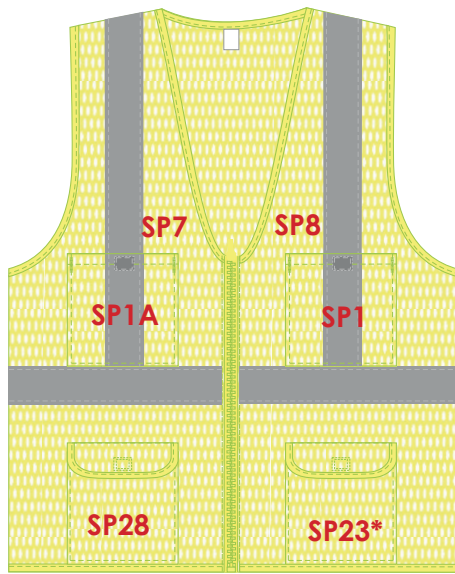

# V200

## Imprint Area Specs

### PRINTABLE AREA

PLACEMENT	Max Colors	PRINTABLE AREA							
		S Width x Height	M Width x Height	L Width x Height	XL Width x Height	2XL Width x Height	3XL Width x Height	4XL Width x Height	5XL Width x Height
SP1- Front Left Pocket	1	3.5" X 3.5"	3.5" X 3.5"	3.5" X 3.5"	3.5" X 3.5"	3.5" X 3.5"	3.5" X 3.5"	3.5" X 3.5"	3.5" X 3.5"
SP1A- Front Right Pocket	1	3.5" X 3.5"	3.5" X 3.5"	3.5" X 3.5"	3.5" X 3.5"	3.5" X 3.5"	3.5" X 3.5"	3.5" X 3.5"	3.5" X 3.5"
*SP3-Full Back 4" From Collar	7	7.75" x 14"	9" x 14"	9" x 14"	11.5" x 14"	11.5" x 14"	12.5" x 14"	12.5" x 14"	13.5" x 14"
SP3A- Full Back Centered	7	7.75" x 14"	9" x 14"	9" x 14"	11.5" x 14"	11.5" x 14"	12.5" x 14"	12.5" x 14"	13.5" x 14"
SP7- Right Chest 1" From Top of Pocket	7	2.5" X 2.5"	2.5" X 2.5"	2.5" X 2.5"	2.5" X 3"	4" X 3"	4" X 3"	4" X 3"	4" X 3"
SP8- Left Chest 1" From Top of Pocket	7	2.5" X 2.5"	2.5" X 2.5"	2.5" X 2.5"	2.5" X 3"	4" X 3"	4" X 3"	4" X 3"	4" X 3"
SP16-Lower Back	7	14" x 7"	14" x 7"	14" x 7"	14" x 7"	14" x 7"	14" x 7"	14" x 7"	14" x 7"
SP17-Back 1" Up From Stripe	7	7.75" x 14"	9" x 14"	9" x 14"	11.5" x 14"	11.5" x 14"	12.5" x 14"	12.5" x 14"	13.5" x 14"
SP18-Back 2" Up From Stripe	7	7.75" x 14"	9" x 14"	9" x 14"	11.5" x 14"	11.5" x 14"	12.5" x 14"	12.5" x 14"	13.5" x 14"
SP19-Back 3" Up From Stripe	7	7.75" x 14"	9" x 14"	9" x 14"	11.5" x 14"	11.5" x 14"	12.5" x 14"	12.5" x 14"	13.5" x 14"
*SP23- Front Bottom Left Pocket	7	3.5" X 3.5"	3.5" X 3.5"	3.5" X 3.5"	3.5" X 3.5"	3.5" X 3.5"	3.5" X 3.5"	3.5" X 3.5"	3.5" X 3.5"
SP28- Front Bottom Right Pocket	7	3.5" X 3.5"	3.5" X 3.5"	3.5" X 3.5"	3.5" X 3.5"	3.5" X 3.5"	3.5" X 3.5"	3.5" X 3.5"	3.5" X 3.5"

\* - Indicates most commonly used placement