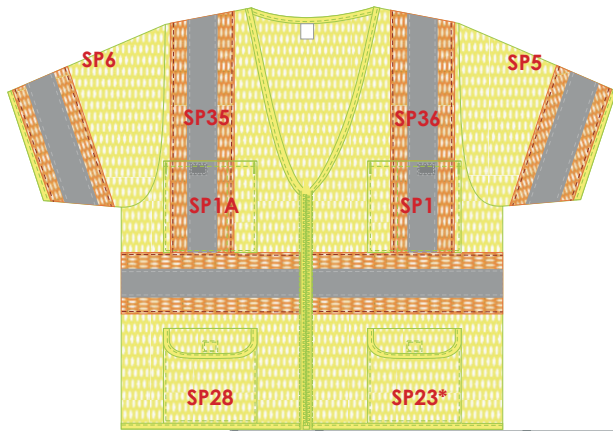

V310

Imprint Area Specs

PRINTABLE AREA

PLACEMENT	Max Colors	S Width x Height	M Width x Height	L Width x Height	XL Width x Height	2XL Width x Height	3XL Width x Height	4XL Width x Height	5XL Width x Height
SP1 - Front Left Pocket	1	3.5" X 3.5"	3.5" X 3.5"	3.5" X 3.5"	3.5" X 3.5"	3.5" X 3.5"	3.5" X 3.5"	3.5" X 3.5"	3.5" X 3.5"
SP1A - Front Right Pocket	1	3.5" X 3.5"	3.5" X 3.5"	3.5" X 3.5"	3.5" X 3.5"	3.5" X 3.5"	3.5" X 3.5"	3.5" X 3.5"	3.5" X 3.5"
*SP3 -Full Back 4" From Collar	7	6.25" x 14"	7" x 11"	7.5" x 11.5"	7.5" x 11.5"	8.5" x 11.5"	9.5" x 12"	10" x 12.5"	11" x 12"
SP3A - Full Back Centered	7	6.25" x 14"	7" x 11"	7.5" x 11.5"	7.5" x 11.5"	8.5" x 11.5"	9.5" x 12"	10" x 12.5"	11" x 12"
SP5 - Left Sleeve	7	3.75" x 3.75"	3.75" x 3.75"	3.75" x 3.75"	3.75" x 3.75"	3.75" x 3.75"	3.75" x 3.75"	3.75" x 3.75"	3.75" x 3.75"
SP6 - Right Sleeve	7	3.75" x 3.75"	3.75" x 3.75"	3.75" x 3.75"	3.75" x 3.75"	3.75" x 3.75"	3.75" x 3.75"	3.75" x 3.75"	3.75" x 3.75"
SP7 - Right Chest 1" From Top of Pocket	1	3.5" x 3.5"	3.5" x 3.5"	3.5" x 3.5"	3.5" x 3.5"	3.5" x 3.5"	3.5" x 3.5"	3.5" x 3.5"	3.5" x 3.5"
SP8 - Left Chest 1" From Top of Pocket	1	3.5" x 3.5"	3.5" x 3.5"	3.5" x 3.5"	3.5" x 3.5"	3.5" x 3.5"	3.5" x 3.5"	3.5" x 3.5"	3.5" x 3.5"
SP16 -Lower Back	7	6.25" x 6"	7" x 6.5"	7.5" x 6.5"	7.5" x 6.5"	8.5" x 6.5"	9.5" x 6.5"	10" x 6.5"	11" x 6"
SP17 -Back 1" Up From Stripe	7	6.25" x 14"	7" x 11"	7.5" x 11.5"	7.5" x 11.5"	8.5" x 11.5"	9.5" x 12"	10" x 12.5"	11" x 12"
SP18 -Back 2" Up From Stripe	7	6.25" x 14"	7" x 11"	7.5" x 11.5"	7.5" x 11.5"	8.5" x 11.5"	9.5" x 12"	10" x 12.5"	11" x 12"
SP19 -Back 3" Up From Stripe	7	6.25" x 14"	7" x 11"	7.5" x 11.5"	7.5" x 11.5"	8.5" x 11.5"	9.5" x 12"	10" x 12.5"	11" x 12"
*SP23 - Front Bottom Left Pocket	7	3.75" x 3.75"	3.75" x 3.75"	3.75" x 3.75"	3.75" x 3.75"	3.75" x 3.75"	3.75" x 3.75"	3.75" x 3.75"	3.75" x 3.75"
SP28 - Front Bottom Right Pocket	7	3.75" x 3.75"	3.75" x 3.75"	3.75" x 3.75"	3.75" x 3.75"	3.75" x 3.75"	3.75" x 3.75"	3.75" x 3.75"	3.75" x 3.75"
SP35 - Right Chest On Stripe	1	3.5" X 3.5"	3.5" X 3.5"	3.5" X 3.5"	3.5" X 3.5"	3.5" X 3.5"	3.5" X 3.5"	3.5" X 3.5"	3.5" X 3.5"
SP36 - Left Chest On Stripe	1	3.5" X 3.5"	3.5" X 3.5"	3.5" X 3.5"	3.5" X 3.5"	3.5" X 3.5"	3.5" X 3.5"	3.5" X 3.5"	3.5" X 3.5"