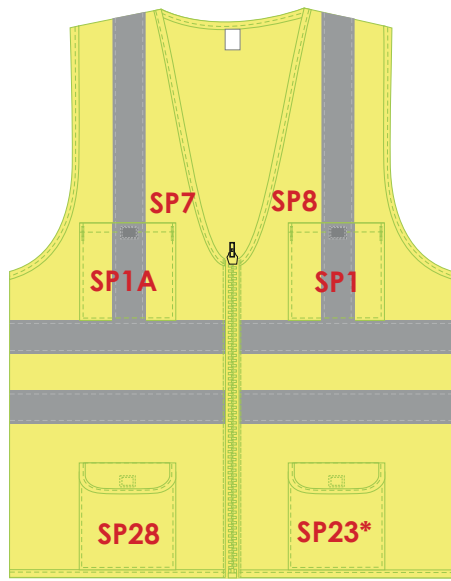

V202

Imprint Area Specs

PRINTABLE AREA

PLACEMENT	Max Colors	S	M	L	XL	2XL	3XL	4XL	5XL
		Width x Height	Width x Height	Width x Height	Width x Height	Width x Height	Width x Height	Width x Height	Width x Height
SP1- Front Left Pocket	1	3.5" X 3.5"	3.5" X 3.5"	3.5" X 3.5"	3.5" X 3.5"	3.5" X 3.5"	3.5" X 3.5"	3.5" X 3.5"	3.5" X 3.5"
SP1A- Front Right Pocket	1	3.5" X 3.5"	3.5" X 3.5"	3.5" X 3.5"	3.5" X 3.5"	3.5" X 3.5"	3.5" X 3.5"	3.5" X 3.5"	3.5" X 3.5"
*SP3-Full Back 4" From Collar	7	8" x 11"	9" x 11"	9.5" x 11.5"	9.5" x 11.5"	10.5" x 11.5"	11" x 11.5"	11.5" x 11.5"	11.5" x 11.5"
SP3A- Full Back Centered	7	8" x 11"	9" x 11"	9.5" x 11.5"	9.5" x 11.5"	10.5" x 11.5"	11" x 11.5"	11.5" x 11.5"	11.5" x 11.5"
SP7- Right Chest 1" From Top of Pocket	7	1.5" X 1.5"	1.5" X 2"	1.75" X 2"	1.75" X 2"	2.5" X 2"	2.5" X 2"	3" X 2"	3" X 2"
SP8- Left Chest 1" From Top of Pocket	7	1.5" X 1.5"	1.5" X 2"	1.75" X 2"	1.75" X 2"	2.5" X 2"	2.5" X 2"	3" X 2"	3" X 2"
SP16-Lower Back	7	14" x 7"	14" x 7"	14" x 7"	14" x 7"	14" x 7"	14" x 7"	14" x 7"	14" x 7"
SP17-Back 1" Up From Stripe	7	8" x 11"	9" x 11"	9.5" x 11.5"	9.5" x 11.5"	10.5" x 11.5"	11" x 11.5"	11.5" x 11.5"	11.5" x 11.5"
SP18-Back 2" Up From Stripe	7	8" x 11"	9" x 11"	9.5" x 11.5"	9.5" x 11.5"	10.5" x 11.5"	11" x 11.5"	11.5" x 11.5"	11.5" x 11.5"
SP19-Back 3" Up From Stripe	7	8" x 11"	9" x 11"	9.5" x 11.5"	9.5" x 11.5"	10.5" x 11.5"	11" x 11.5"	11.5" x 11.5"	11.5" x 11.5"
*SP23- Front Bottom Left Pocket	7	3.5" X 3.5"	3.5" X 3.5"	3.5" X 3.5"	3.5" X 3.5"	3.5" X 3.5"	3.5" X 3.5"	3.5" X 3.5"	3.5" X 3.5"
SP28- Front Bottom Right Pocket	7	3.5" X 3.5"	3.5" X 3.5"	3.5" X 3.5"	3.5" X 3.5"	3.5" X 3.5"	3.5" X 3.5"	3.5" X 3.5"	3.5" X 3.5"

* - Indicates most commonly used placement