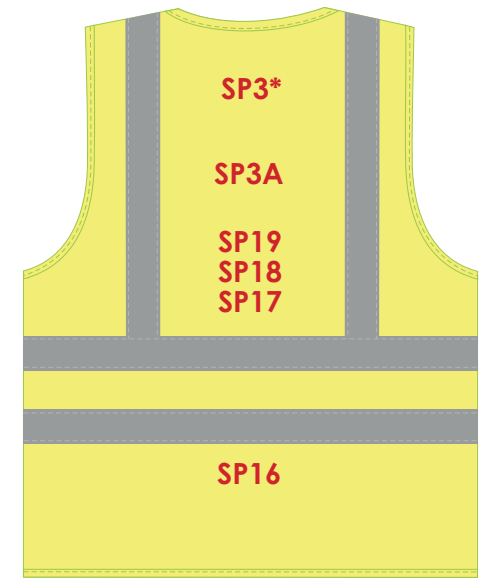

V202

Imprint Area Specs

PRINTABLE AREA

PLACEMENT	Max Colors	S	M	L	XL	2XL	3XL	4XL	5XL
		Width x Height	Width x Height	Width x Height	Width x Height	Width x Height	Width x Height	Width x Height	Width x Height
SP1- Front Left Pocket	1	3.5" X 3.5"	3.5" X 3.5"	3.5" X 3.5"	3.5" X 3.5"	3.5" X 3.5"	3.5" X 3.5"	3.5" X 3.5"	3.5" X 3.5"
SP1A- Front Right Pocket	1	3.5" X 3.5"	3.5" X 3.5"	3.5" X 3.5"	3.5" X 3.5"	3.5" X 3.5"	3.5" X 3.5"	3.5" X 3.5"	3.5" X 3.5"
*SP3-Full Back 4" From Collar	7	8" x 11"	9" x 11"	9.5" x 11.5"	9.5" x 11.5"	10.5" x 11.5"	11" x 11.5"	11.5" x 11.5"	11.5" x 11.5"
SP3A- Full Back Centered	7	8" x 11"	9" x 11"	9.5" x 11.5"	9.5" x 11.5"	10.5" x 11.5"	11" x 11.5"	11.5" x 11.5"	11.5" x 11.5"
SP7- Right Chest 1" From Top of Pocket	7	1.5" X 1.5"	1.5" X 2"	1.75" X 2"	1.75" X 2"	2.5" X 2"	2.5" X 2"	3" X 2"	3" X 2"
SP8- Left Chest 1" From Top of Pocket	7	1.5" X 1.5"	1.5" X 2"	1.75" X 2"	1.75" X 2"	2.5" X 2"	2.5" X 2"	3" X 2"	3" X 2"
SP16-Lower Back	7	14" x 7"	14" x 7"	14" x 7"	14" x 7"	14" x 7"	14" x 7"	14" x 7"	14" x 7"
SP17-Back 1" Up From Stripe	7	8" x 11"	9" x 11"	9.5" x 11.5"	9.5" x 11.5"	10.5" x 11.5"	11" x 11.5"	11.5" x 11.5"	11.5" x 11.5"
SP18-Back 2" Up From Stripe	7	8" x 11"	9" x 11"	9.5" x 11.5"	9.5" x 11.5"	10.5" x 11.5"	11" x 11.5"	11.5" x 11.5"	11.5" x 11.5"
SP19-Back 3" Up From Stripe	7	8" x 11"	9" x 11"	9.5" x 11.5"	9.5" x 11.5"	10.5" x 11.5"	11" x 11.5"	11.5" x 11.5"	11.5" x 11.5"
*SP23- Front Bottom Left Pocket	7	3.5" X 3.5"	3.5" X 3.5"	3.5" X 3.5"	3.5" X 3.5"	3.5" X 3.5"	3.5" X 3.5"	3.5" X 3.5"	3.5" X 3.5"
SP28- Front Bottom Right Pocket	7	3.5" X 3.5"	3.5" X 3.5"	3.5" X 3.5"	3.5" X 3.5"	3.5" X 3.5"	3.5" X 3.5"	3.5" X 3.5"	3.5" X 3.5"

* - Indicates most commonly used placement